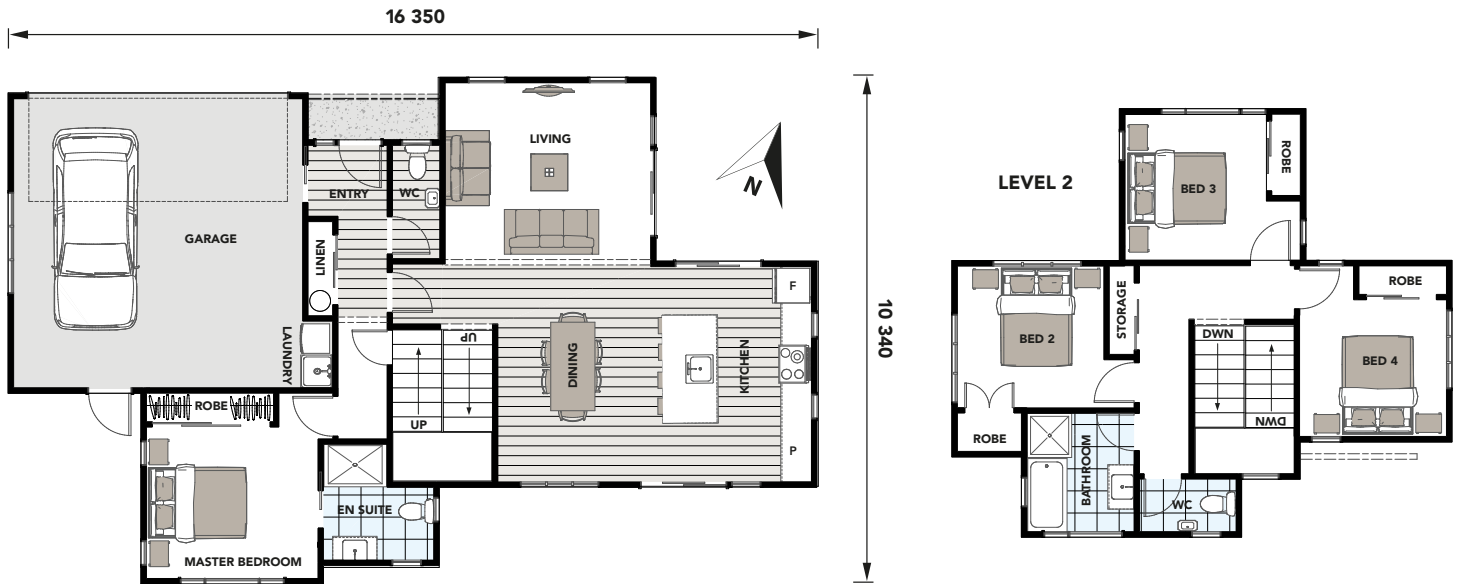

KOWHAI 186

Floor Area 186m²
 Width (approx.) 10.34m
 Length (approx.) 16.35m
 Levels 2

4 1 2 2

ARTISTS IMPRESSION ONLY

CONTACT US:

info@ikonhomes.nz

OFFICE FREEPHONE: 0800 45 66 50

IKON HOMES
www.ikonhomes.nz