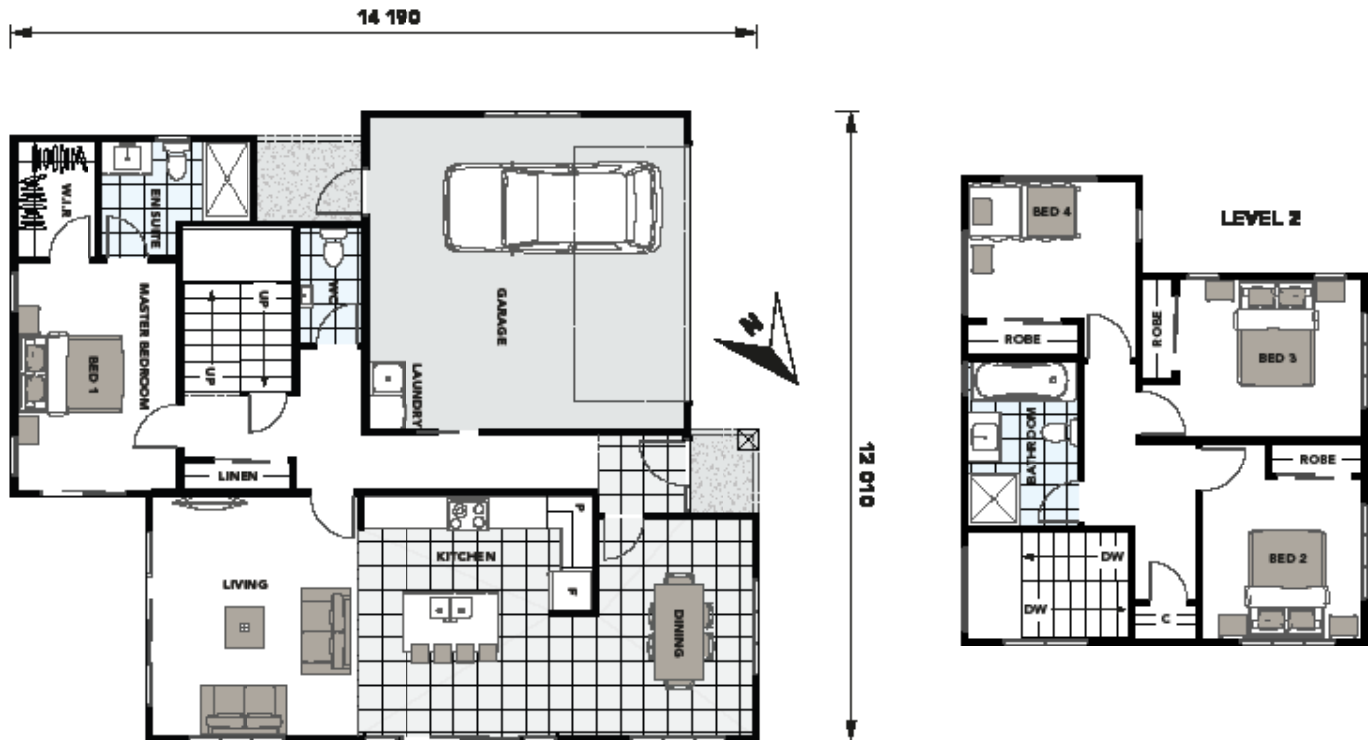

KOWHAI 205

Floor Area 205m²
 Width (approx.) 12.01m
 Length (approx.) 14.19m
 Levels 2

4 1 2 2

ARTISTS IMPRESSION ONLY

CONTACT US:

info@ikonhomes.nz

OFFICE FREEPHONE: 0800 45 66 50

IKON HOMES
www.ikonhomes.nz