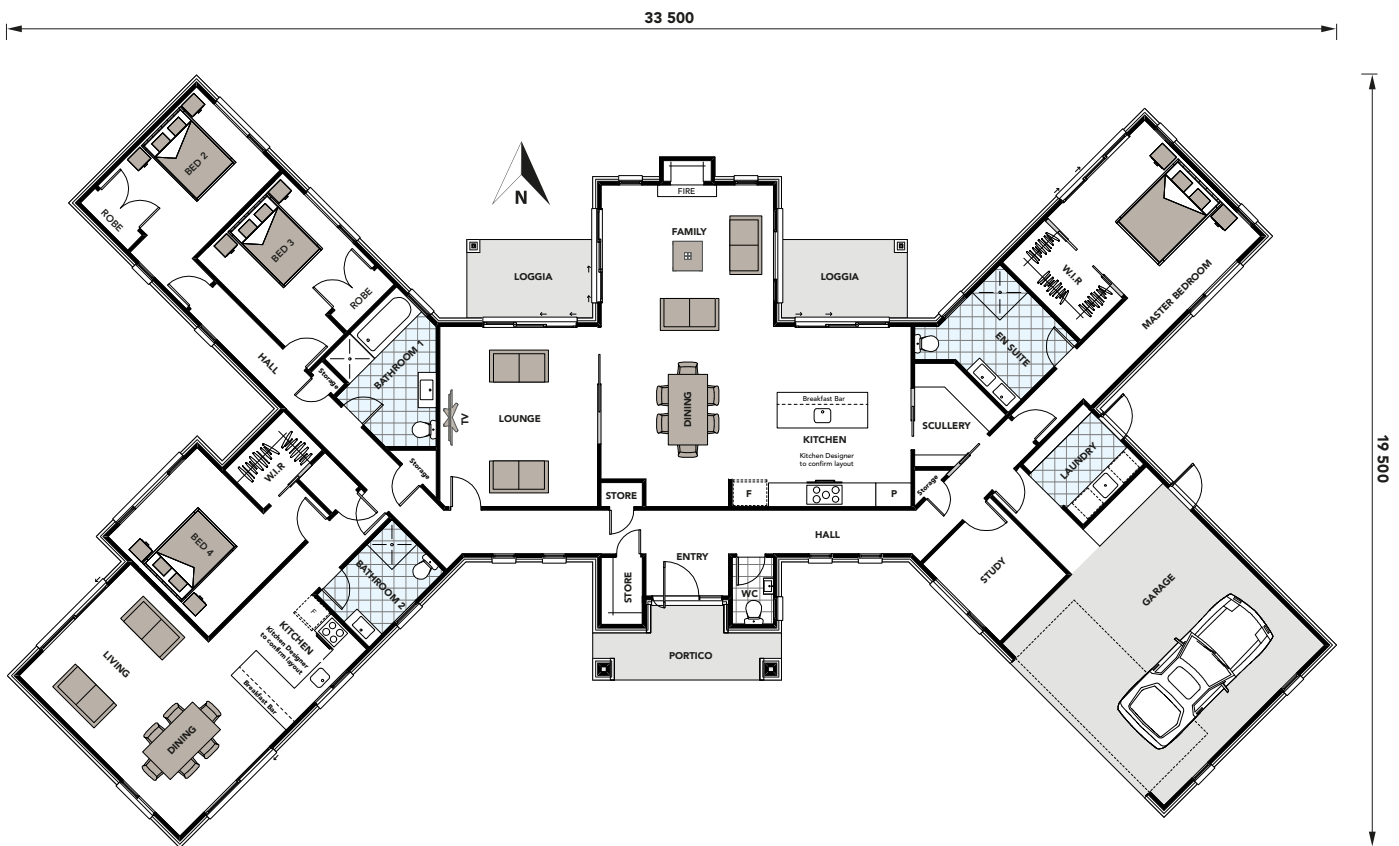

MATAI 315

Floor Area 315m²
 Width (approx.) 19.50m
 Length (approx.) 33.50m
 Levels 1

4 2 2 3

ARTISTS IMPRESSION ONLY

CONTACT US:

info@ikonhomes.nz

OFFICE FREEPHONE: 0800 45 66 50

IKON HOMES
www.ikonhomes.nz