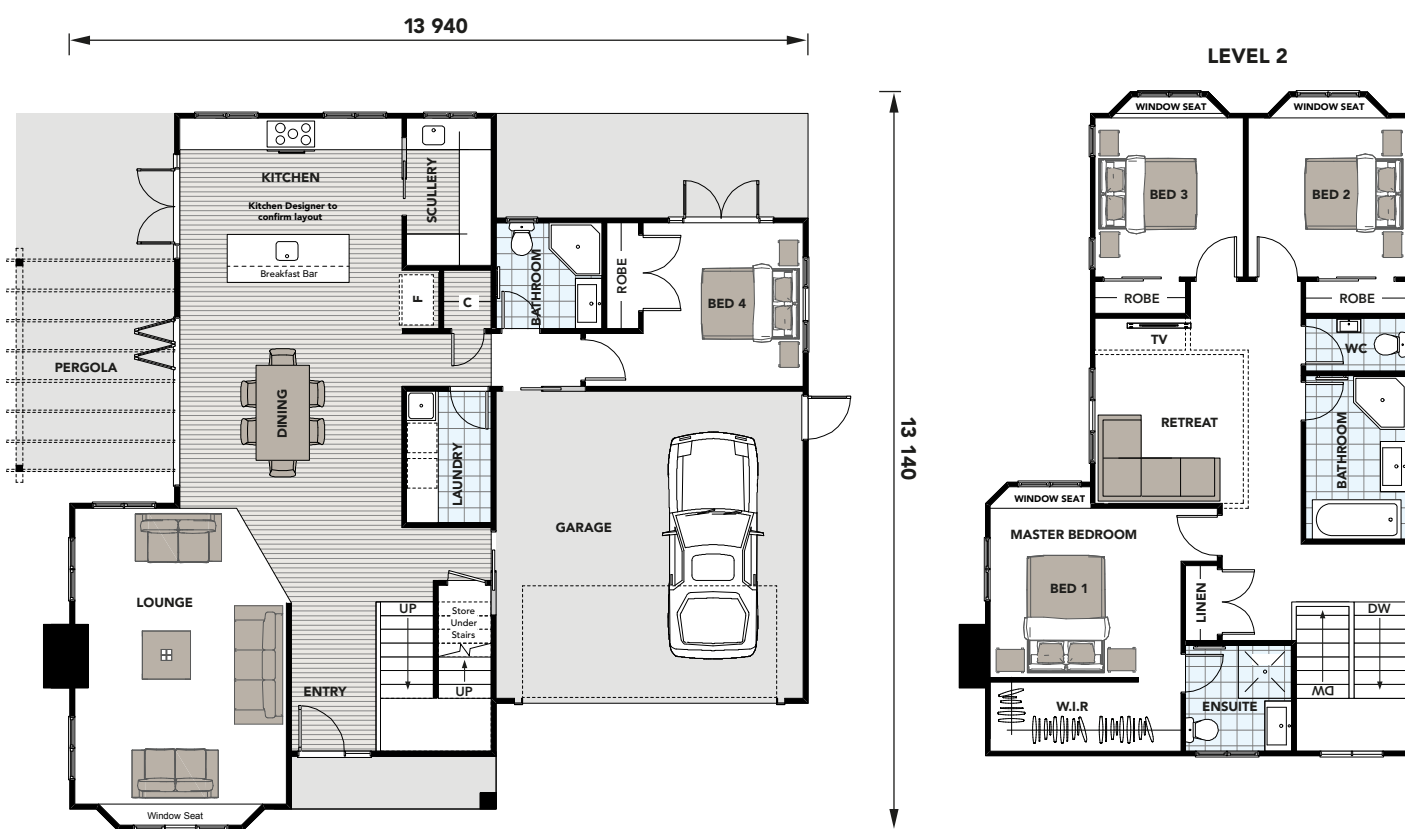

# NIKAU 224

Floor Area 224m<sup>2</sup>

Width (approx.) 13.14m

Length (approx.) 13.94m

Levels 2

4  2  2  2 

ARTISTS IMPRESSION ONLY

CONTACT US: