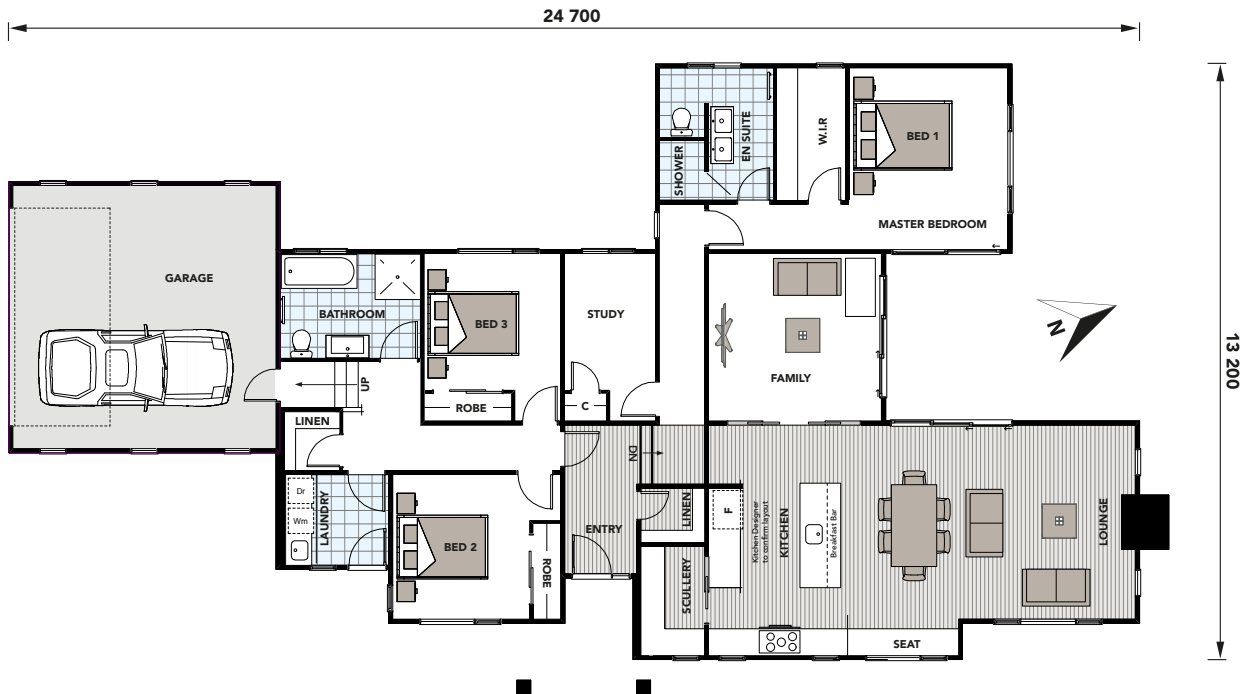

MATAI 204

Floor Area 204m²
 Width (approx.) 13.20m
 Length (approx.) 24.70m
 Levels 1

3 2 2 2

ARTISTS IMPRESSION ONLY

CONTACT US:

info@ikonhomes.nz

OFFICE FREEPHONE: 0800 45 66 50

IKON HOMES
www.ikonhomes.nz