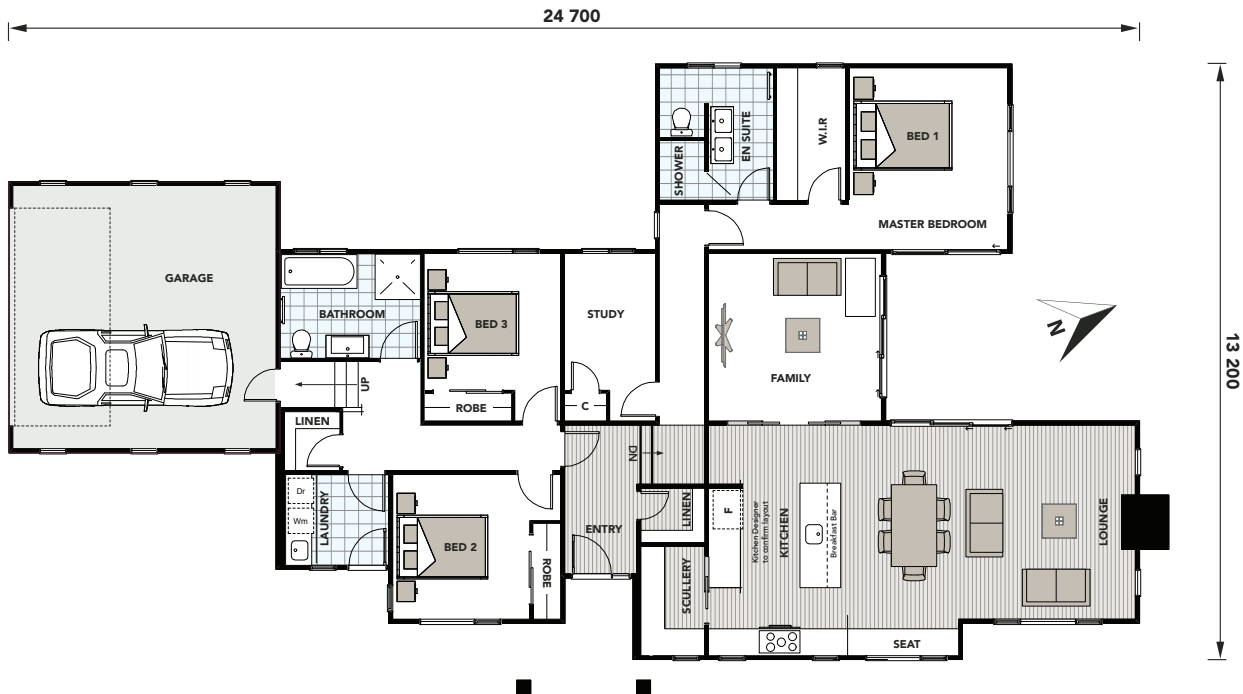

# MATAI 204

Floor Area 204m<sup>2</sup>  
 Width (approx.) 13.20m  
 Length (approx.) 24.70m  
 Levels 1

3 2 2 2

ARTISTS IMPRESSION ONLY

CONTACT US:

[info@ikonhomes.nz](mailto:info@ikonhomes.nz)

OFFICE FREEPHONE: 0800 45 66 50