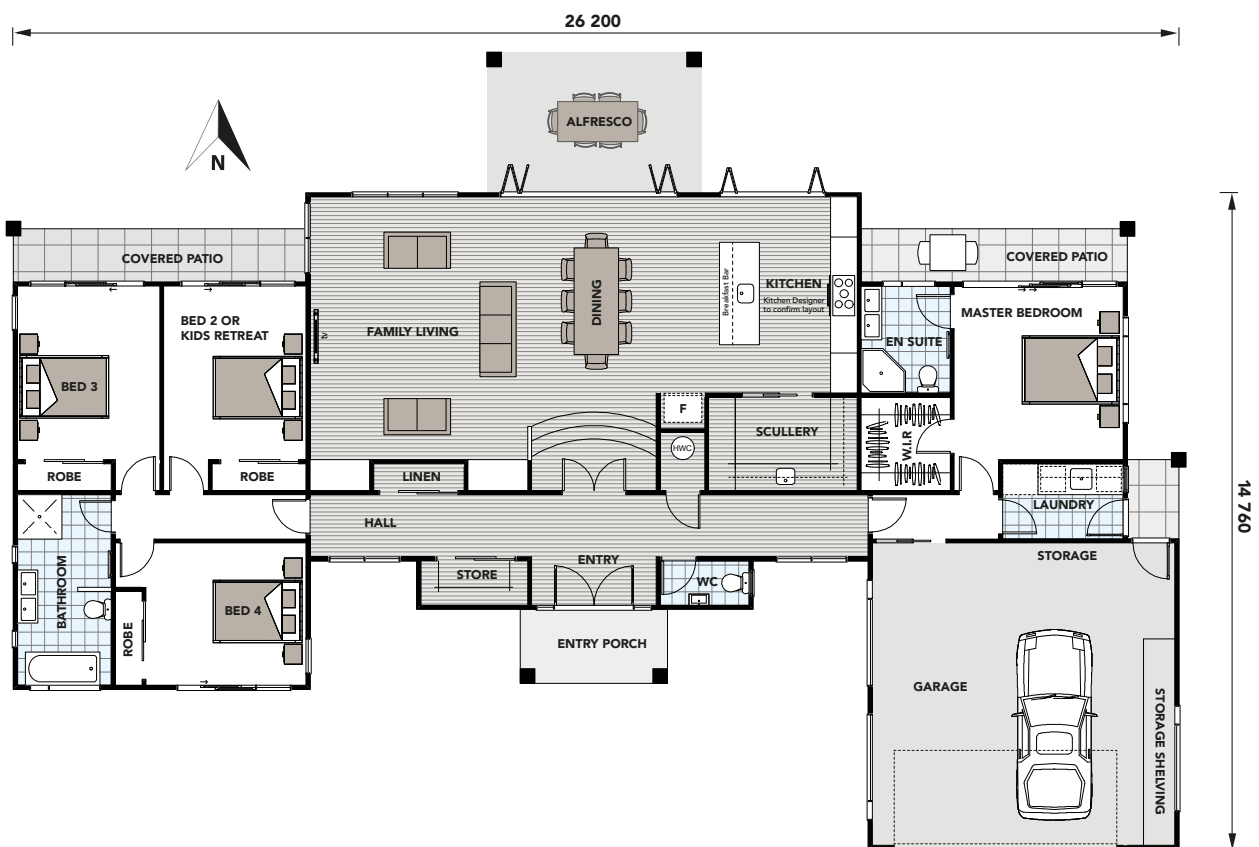

MATAI 255

Floor Area 255m²
Width (approx.) 14.76m
Length (approx.) 26.20m
Levels 1

4  1  2  2 

ARTISTS IMPRESSION ONLY

CONTACT US:

info@ikonhomes.nz

OFFICE FREEPHONE: 0800 45 66 50

IKON HOMES
www.ikonhomes.nz