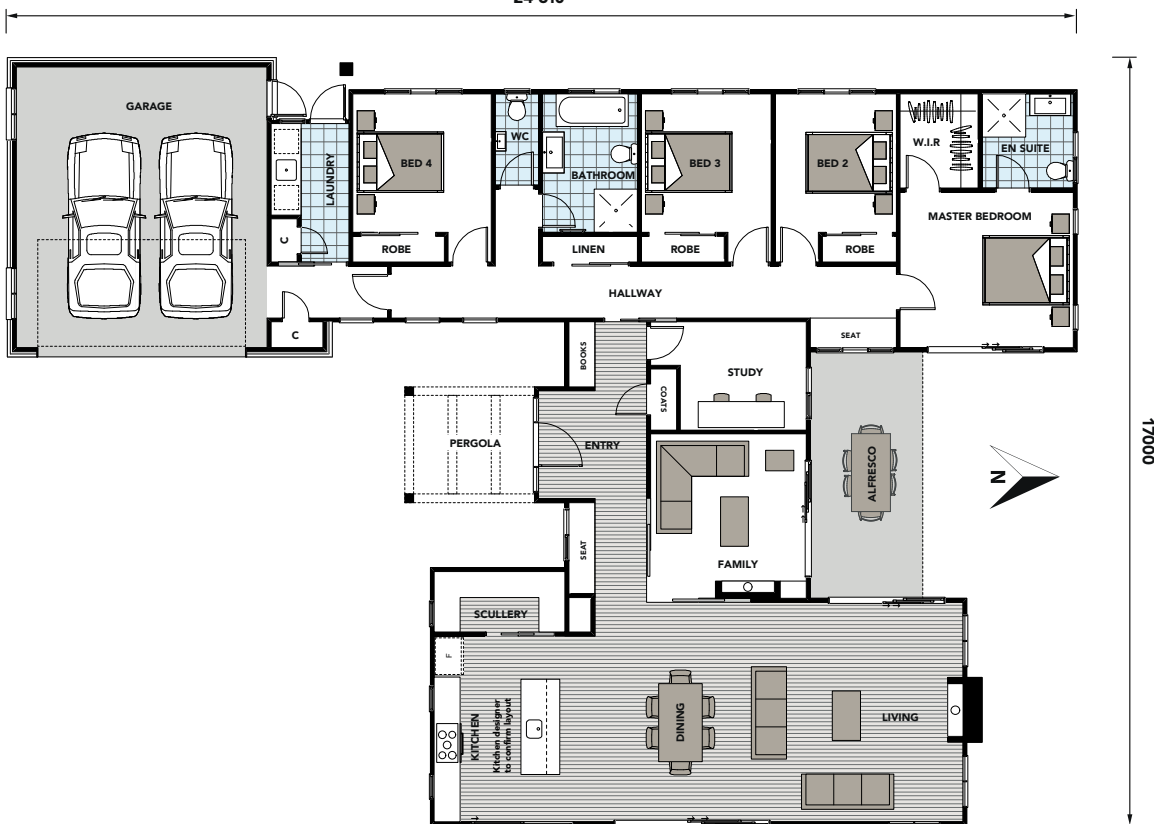

NIKAU 252

Floor Area 252m²

Width (approx.) 17.00m

Length (approx.) 24.61m

Levels 1

4  2  2  2 

24 610

ARTISTS IMPRESSION ONLY