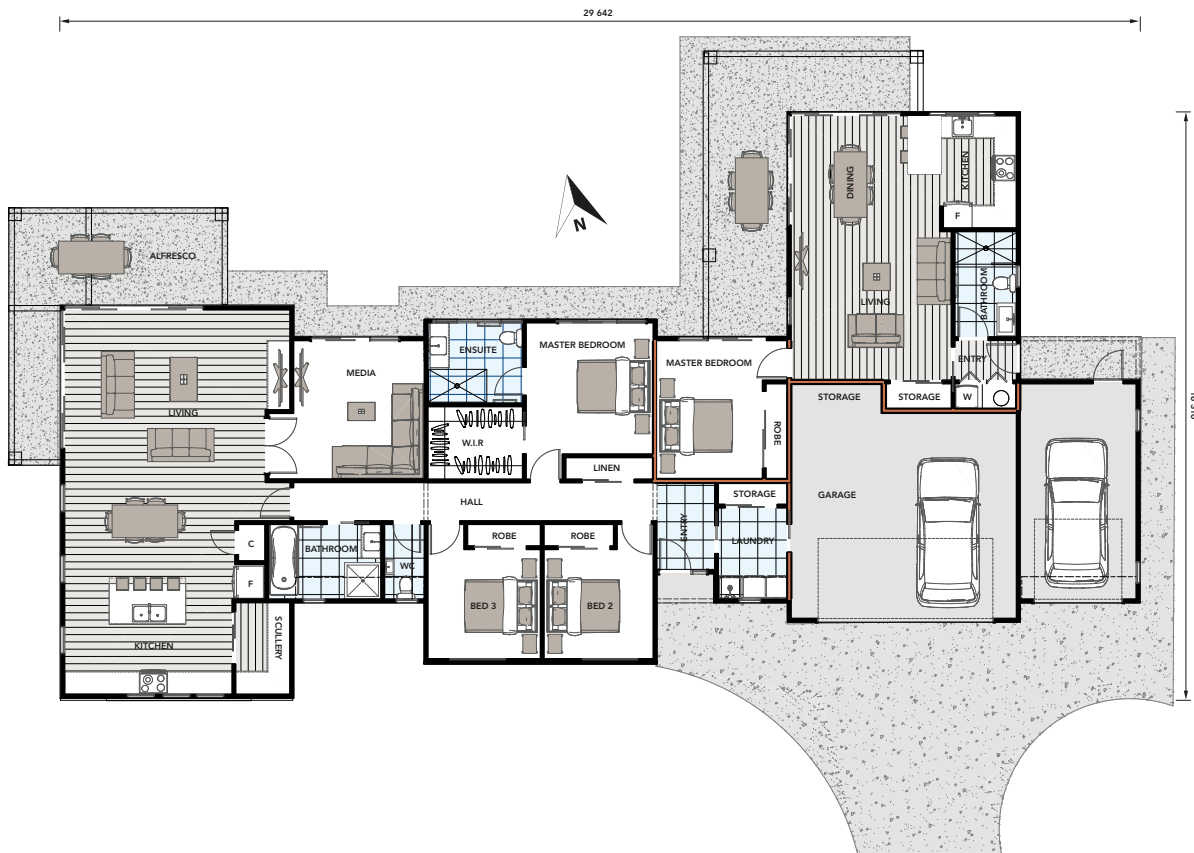

POHUTUKAWA 290

Floor Area 290m²
 Width (approx.) 16.31m
 Length (approx.) 26.64m
 Levels 1

4 3 3 3

ARTISTS IMPRESSION ONLY

CONTACT US:

info@ikonhomes.nz

OFFICE FREEPHONE: 0800 45 66 50

IKON HOMES
www.ikonhomes.nz